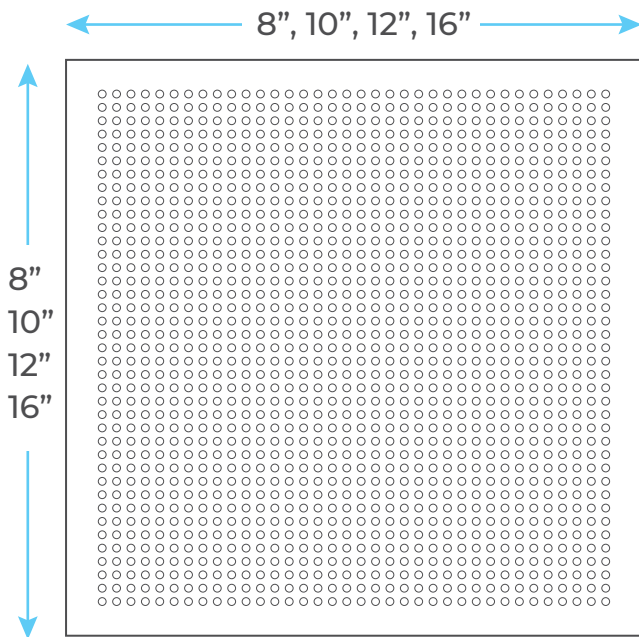

FONTANA NAPOLI CEILING MOUNT BRUSHED GOLD MIXER RAINFALL SHOWER SET SPECS

Specifications

- Shower Head Size : Available 8"; 10"; 12" & 16"
- Finish: Brushed Gold
- Shower Head Material: Brass with Stainless Steel
- Pressure balance brass valve: Brass
- Valve Water pressure balance control
- Standard plumbing connection: 1/2"
- Minimum pressure required: 29 psi

Shower Head Size:

Flow Rate
2.5 GPM / 9.5 LPM (rain Shower);

Hand Shower Size:

The minimum required water pressure is 0.05 MPa (0.5 bar).
Flow rate 2.5 GPM (9.5 LPM).

Mixer Size: