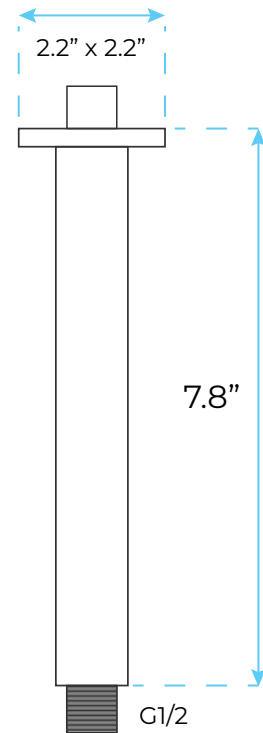

FONTANA NAPOLI CEILING MOUNT BRUSHED GOLD MIXER RAINFALL SHOWER SET SPECS

Specifications

- Shower Head Size : Available 8"; 10"; 12" & 16"
- Finish: Brushed Gold
- Shower Head Material: Brass with Stainless Steel
- Pressure balance brass valve: Brass
- Valve Water pressure balance control
- Standard plumbing connection: 1/2"
- Minimum pressure required: 29 psi

Shower Head Size:

Flow Rate
2.5 GPM / 9.5 LPM (rain Shower);

Hand Shower Size:

The minimum required water pressure is 0.05 MPa (0.5 bar).
Flow rate 2.5 GPM (9.5 LPM).

Mixer Size: