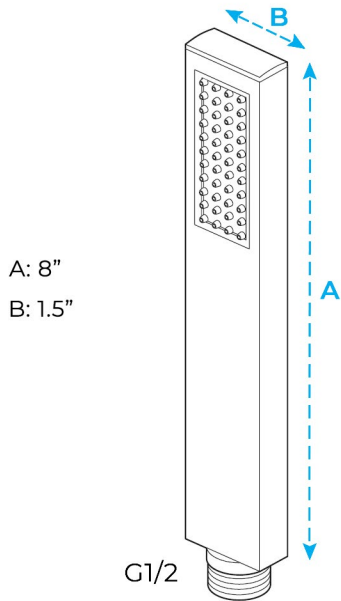

FONTANA NAPOLI CEILING MOUNT BRUSHED GOLD MIXER RAINFALL SHOWER SET SPECS

Specifications

- Shower Head Size : Available 8"; 10"; 12" & 16"
- Finish: Brushed Gold
- Shower Head Material: Brass with Stainless Steel
- Pressure balance brass valve: Brass
- Valve Water pressure balance control
- Standard plumbing connection: 1/2"
- Minimum pressure required: 29 psi

Shower Head Size:

Flow Rate
2.5 GPM / 9.5 LPM (rain Shower);

Hand Shower Size:

The minimum required water pressure is 0.05 MPa (0.5 bar).
Flow rate 2.5 GPM (9.5 LPM).

Mixer Size: